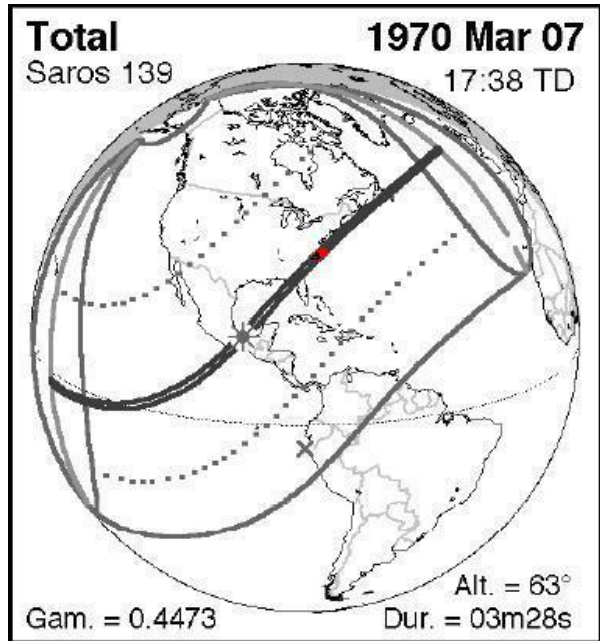

Saros examples. Red dots show author's location at the time.

Seen as large partial in Virginia.

Seen as total in New Brunswick, Canada,  
one saros after the 1954 eclipse.  
The Earth has rotated 120 degrees.

Seen as large partial in Wisconsin.

Seen as total in Oregon, three saroses after  
the 1963 eclipse.

Seen as total in Virginia.

Three saroses after 1970.

Other eclipses in separate saroses.

Clouded out in Virginia.  
Seen as large partial later.

Clouded out in Virginia.  
Seen as large partial later.

**Seen as large partial in New Jersey.**