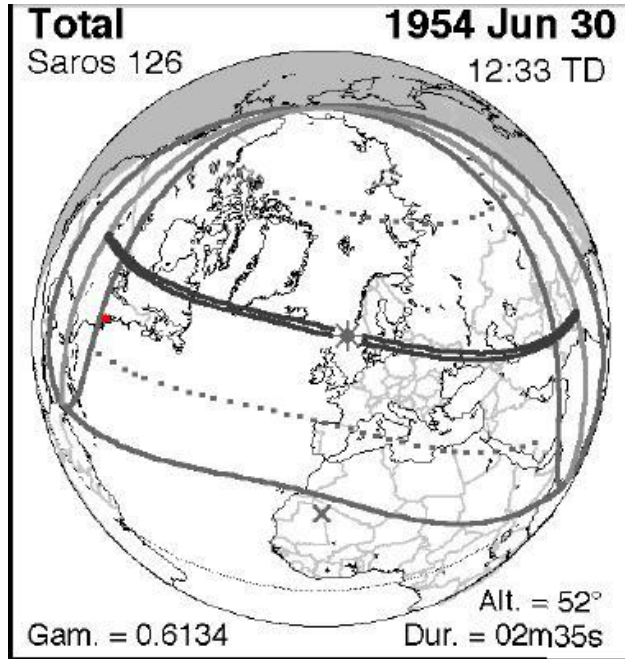

Saros examples. Red dots show author's location at the time.

Seen as large partial in Virginia.

Seen as total in New Brunswick, Canada,  
one saros after the 1954 eclipse.  
The Earth has rotated 120 degrees.

Seen as large partial in Wisconsin.

Seen as total in Oregon, three saroses after  
the 1963 eclipse.

Seen as total in Virginia.

Three saroses after 1970.

Other eclipses in separate saroses.

Clouded out in Virginia.  
Seen as large partial later.

Clouded out in Virginia.  
Seen as large partial later.

**Seen as large partial in New Jersey.**