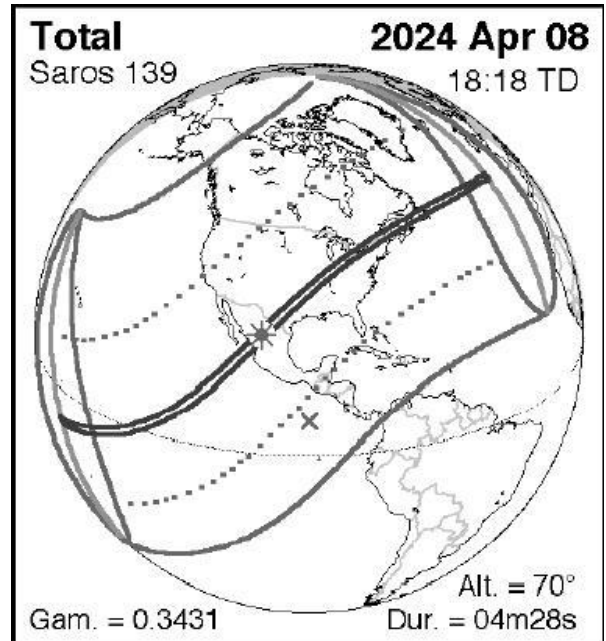

Saros examples. Red dots show author's location at the time.

Seen as large partial in Virginia.

Seen as total in New Brunswick, Canada,  
one saros after the 1954 eclipse.  
The Earth has rotated 120 degrees.

Seen as large partial in Wisconsin.

Seen as total in Oregon, three saroses after  
the 1963 eclipse.

Seen as total in Virginia.

Three saroses after 1970.

Other eclipses in separate saroses.

Clouded out in Virginia.  
Seen as large partial later.

Clouded out in Virginia.  
Seen as large partial later.

**Seen as large partial in New Jersey.**