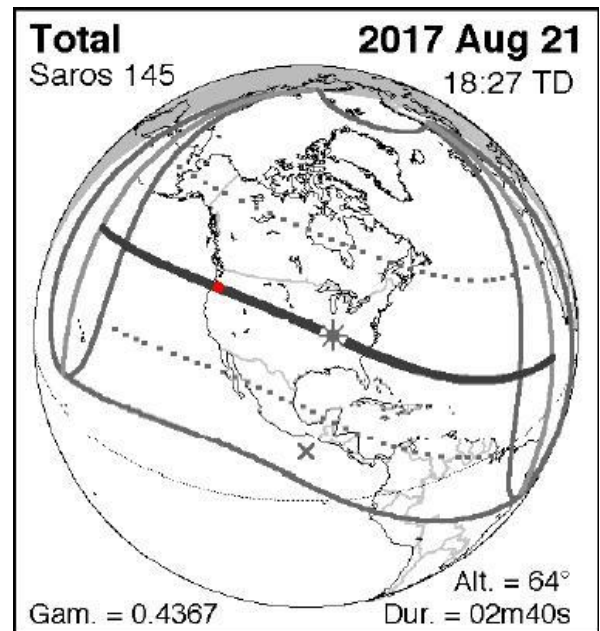

Saros examples. Red dots show author's location at the time.

Seen as large partial in Virginia.

Seen as total in New Brunswick, Canada,  
one saros after the 1954 eclipse.  
The Earth has rotated 120 degrees.

Seen as large partial in Wisconsin.

Seen as total in Oregon, three saroses after  
the 1963 eclipse.

Seen as total in Virginia.

Three saroses after 1970.

Other eclipses in separate saroses.

Clouded out in Virginia.  
Seen as large partial later.

Clouded out in Virginia.  
Seen as large partial later.

**Seen as large partial in New Jersey.**