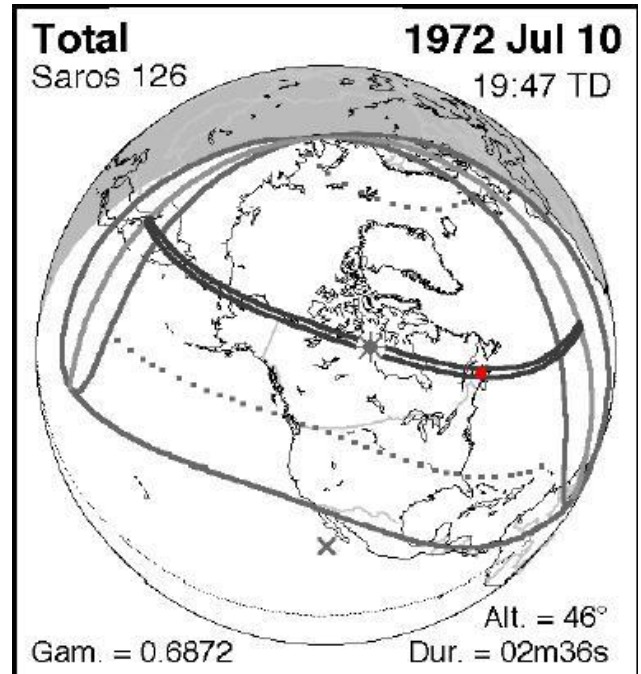

Saros examples. Red dots show author's location at the time.

Seen as large partial in Virginia.

Seen as total in New Brunswick, Canada,  
one saros after the 1954 eclipse.  
The Earth has rotated 120 degrees.

Seen as large partial in Wisconsin.

Seen as total in Oregon, three saroses after  
the 1963 eclipse.

Seen as total in Virginia.

Three saroses after 1970.

Other eclipses in separate saroses.

Clouded out in Virginia.  
Seen as large partial later.

Clouded out in Virginia.  
Seen as large partial later.

**Seen as large partial in New Jersey.**