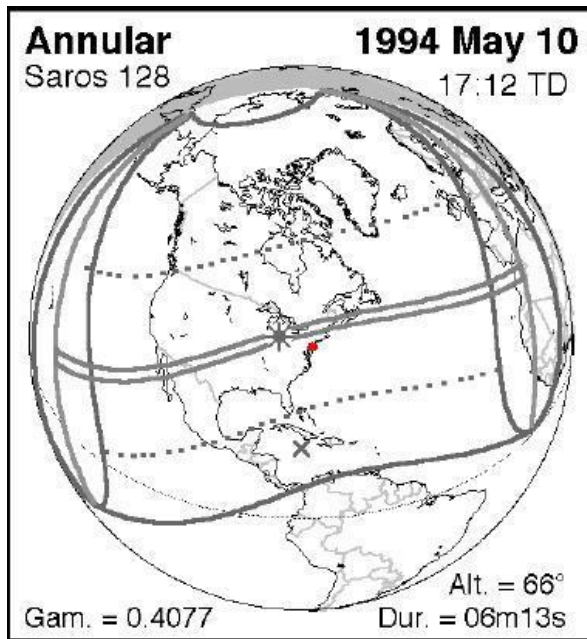

Saros examples. Red dots show author's location at the time.

Seen as large partial in Virginia.

Seen as total in New Brunswick, Canada,  
one saros after the 1954 eclipse.  
The Earth has rotated 120 degrees.

Seen as large partial in Wisconsin.

Seen as total in Oregon, three saroses after  
the 1963 eclipse.

Seen as total in Virginia.

Three saroses after 1970.

Other eclipses in separate saroses.

Clouded out in Virginia.  
Seen as large partial later.

Clouded out in Virginia.  
Seen as large partial later.

**Seen as large partial in New Jersey.**