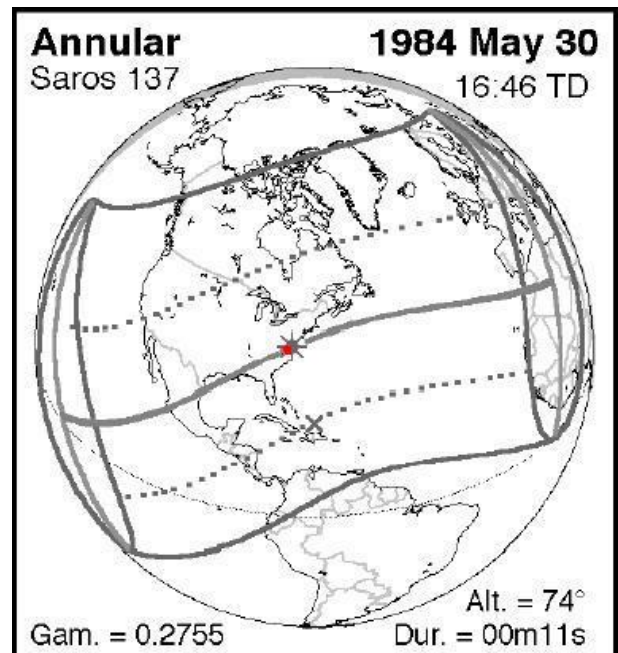

Saros examples. Red dots show author's location at the time.

Seen as large partial in Virginia.

Seen as total in New Brunswick, Canada,  
one saros after the 1954 eclipse.  
The Earth has rotated 120 degrees.

Seen as large partial in Wisconsin.

Seen as total in Oregon, three saroses after  
the 1963 eclipse.

Seen as total in Virginia.

Three saroses after 1970.

Other eclipses in separate saroses.

Clouded out in Virginia.  
Seen as large partial later.

Clouded out in Virginia.  
Seen as large partial later.

**Seen as large partial in New Jersey.**