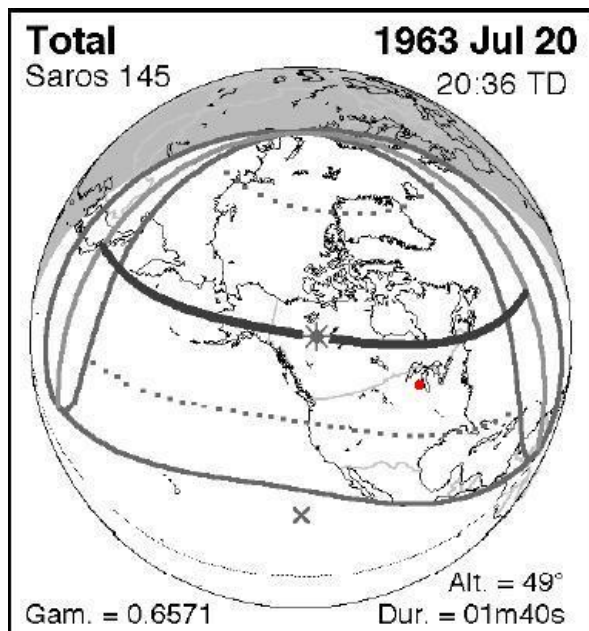

Saros examples. Red dots show author's location at the time.

Seen as large partial in Virginia.

Seen as total in New Brunswick, Canada,  
one saros after the 1954 eclipse.  
The Earth has rotated 120 degrees.

Seen as large partial in Wisconsin.

Seen as total in Oregon, three saroses after  
the 1963 eclipse.

Seen as total in Virginia.

Three saroses after 1970.

Other eclipses in separate saroses.

Clouded out in Virginia.  
Seen as large partial later.

Clouded out in Virginia.  
Seen as large partial later.

**Seen as large partial in New Jersey.**