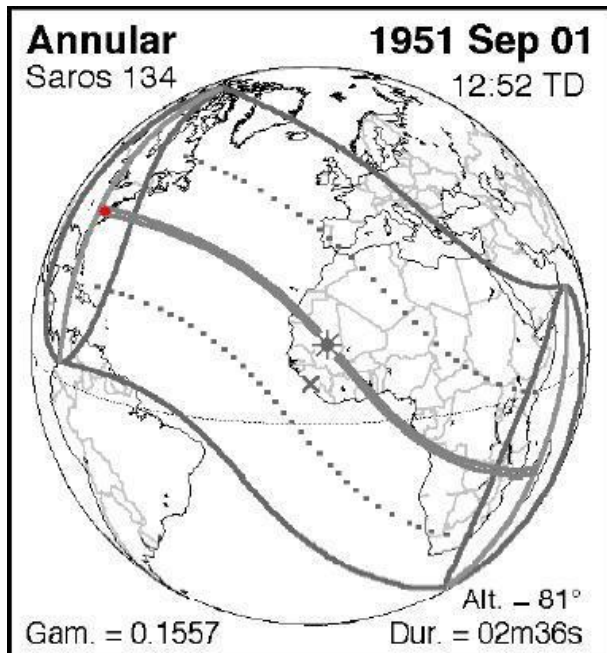

Saros examples. Red dots show author's location at the time.

Seen as large partial in Virginia.

Seen as total in New Brunswick, Canada,  
one saros after the 1954 eclipse.  
The Earth has rotated 120 degrees.

Seen as large partial in Wisconsin.

Seen as total in Oregon, three saroses after  
the 1963 eclipse.

Seen as total in Virginia.

Three saroses after 1970.

Other eclipses in separate saroses.

Clouded out in Virginia.  
Seen as large partial later.

Clouded out in Virginia.  
Seen as large partial later.

**Seen as large partial in New Jersey.**